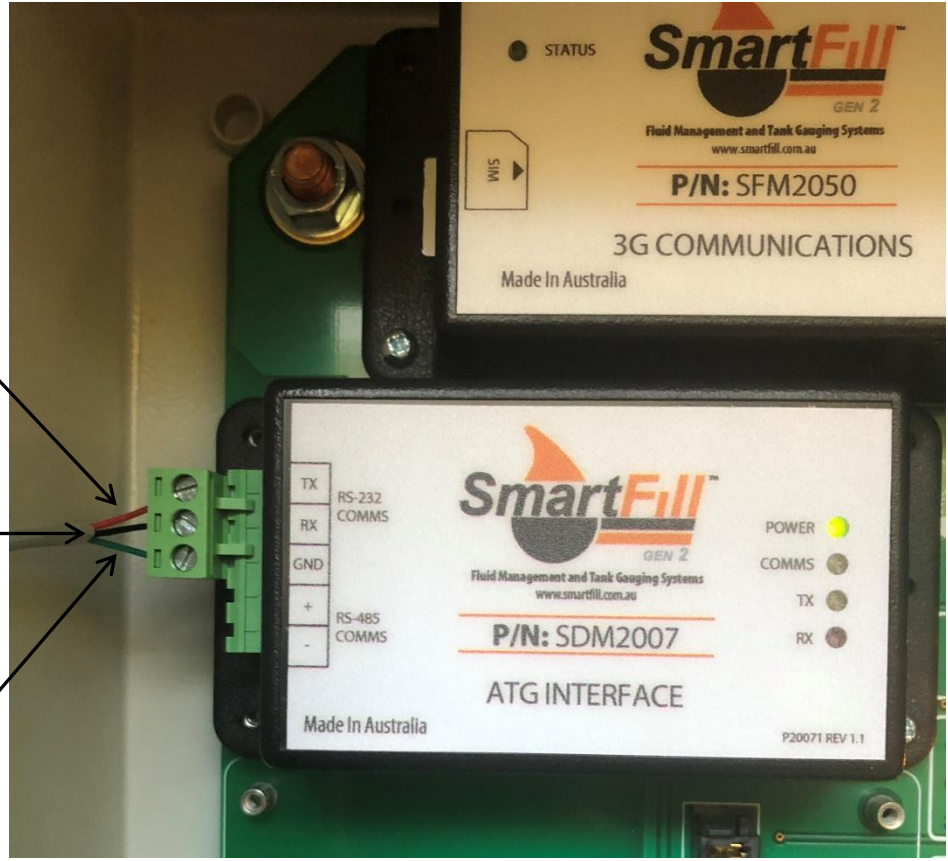

SMARTFILL ATG INTERFACE to PNEUMERCATOR TMS SERIES CONSOLES

RED
From - Pneumercator Receive
To - SmartFill Transmit

BLACK
From - Pneumercator Transmit
To - SmartFill Receive

GREEN
From - Pneumercator Ground
To - SmartFill Ground

Pneumercator RS 232 Port
Communication Cable with RJ 11 Jack to SmartFill ATG Module